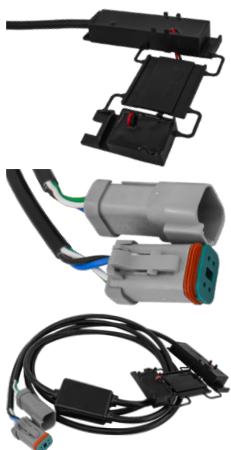

101002

Sensor de semente compatível com monitor Auteq MPA2500 and Fortron F-15.

Seed sensor compatible with monitor Auteq MPA2500 and Fortron F-15.

Comp. Cabo 90 cm

Cable length: 90 cm

JOHN DEERE	AKK25356 AAX10034 AKK18193
FORTRON	AKK25356FT
PLANTE+	AKK25356/048
PANFLIGHT	4452